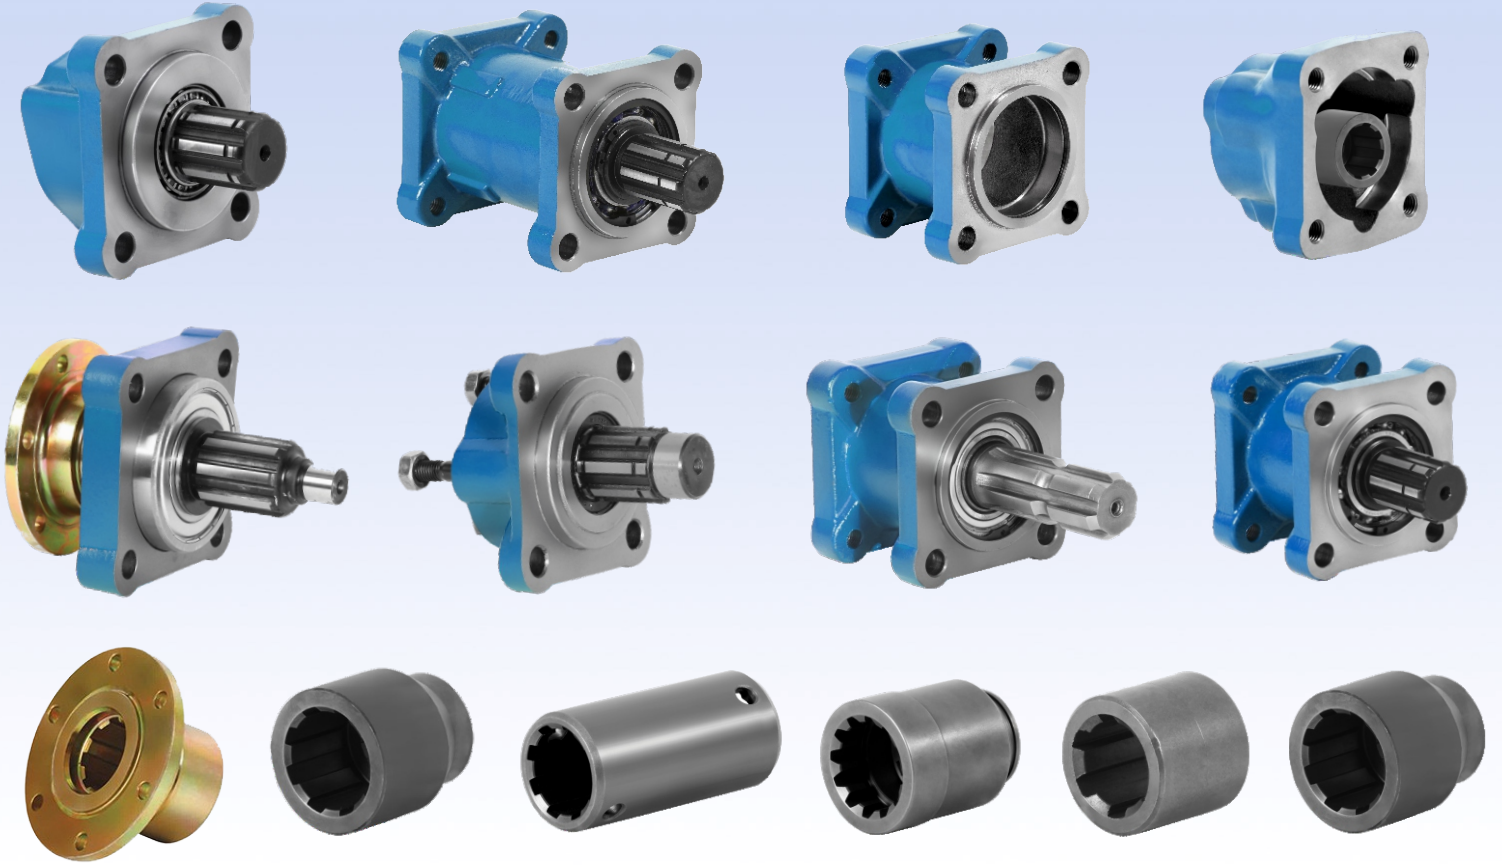

Flanş, Adaptör, Kaplin Couplars, Adapters, Flange

Couplars, Adapters, Flange for Hydraulic Pumps and Hydraulic Motors

Designation;
Couplars, Adapters, Flange

www.hydrogold.com.tr

Couplers, Adapters, Flange

Couplers, Adapters, Flange

6x6 Couplar

6x8 Couplar

Complete Product Range

Bent Axis Piston Motors

A9MD (DIN) Bent Axis Motors
A9MO (ISO) Bent Axis Motors
A9MS (SAE) Bent Axis Motors
A9ML (SAE2) Bent Axis Motors
A9MF (Fixed Plugin) Bent Axis Motors
A10M (HYBRID) Bent Axis Motors
A7GM Hydraulic Gear Motors
A7GMT Tandem Hydraulic Gear Motors

Bent Axis Piston Pumps

A8P (Aluminum) Bent Axis Pumps
A8PD (DIN) Bent Axis Pumps
A8PO (ISO) Bent Axis Pumps
A8PS (SAE) Bent Axis Pumps
A8PF (Fixed Plugin) Bent Axis Pumps
A10 (HYBRID) Bent Axis Pumps
A11 (ISO2) Bent Axis Pumps
A11 (SAE2) Bent Axis Pumps

Variable Displacement Pumps

A12V Variable Displacement Piston Pumps

Dual Flow Piston Pumps

A8PL (DIN) Dual Flow Pumps

Axial Piston & Gear Pumps

A4PP Axial Hydraulic Piston Pumps
A6HP High Pressure Piston Pumps
A7GP Hydraulic Gear Pumps
A7GPT Tandem Hydraulic Gear Pumps