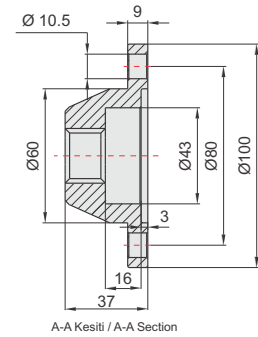

DIN 5462 - 6x21x25

Couplers, Adapters, Flange

Couplers, Adapters, Flange

Couplers, Adapters, Flange

1300 Flange
6 Spline

1120 Flange
6 Spline

1300 Flange
8 Spline

1120 Flange
8 Spline