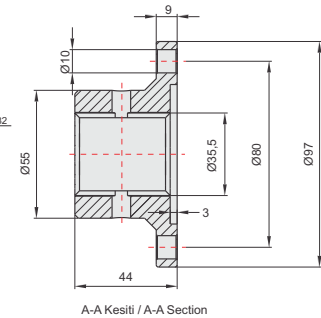

DIN 5462 - 6x21x25

Couplers, Adapters, Flange

Couplers, Adapters, Flange

Couplers, Adapters, Flange

1300 Flange
6 Spline

1120 Flange
6 Spline

1300 Flange
8 Spline

1120 Flange
8 Spline