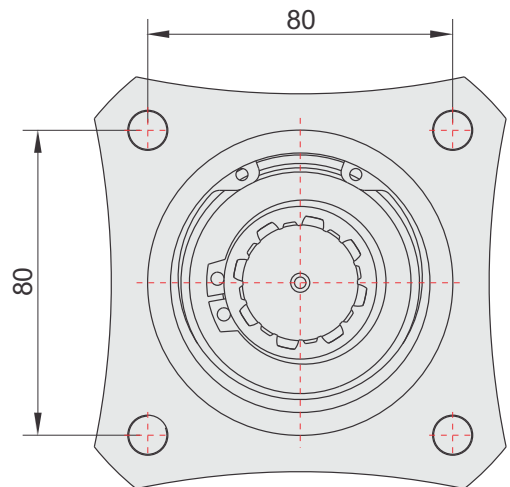

DIN 5462 - 6x21x25

Couplers, Adapters, Flange

Couplers, Adapters, Flange

Couplers, Adapters, Flange

1300 Flange
6 Spline

1120 Flange
6 Spline

1300 Flange
8 Spline

1120 Flange
8 Spline