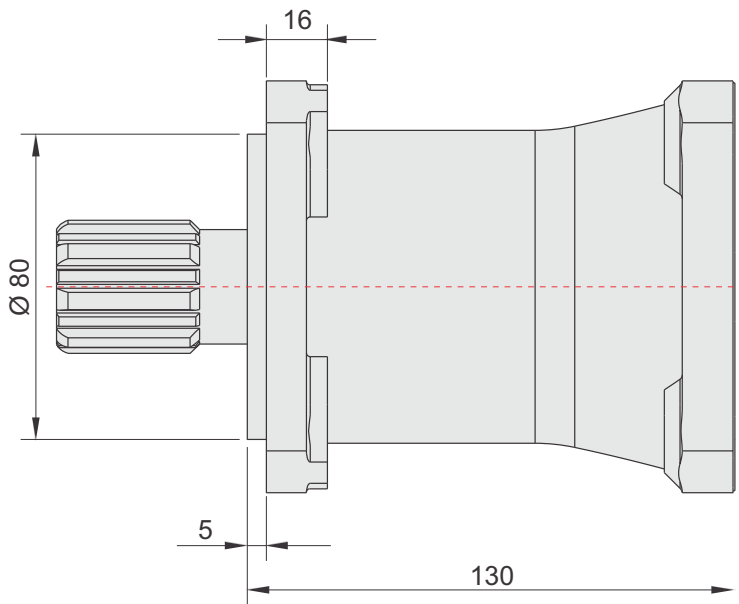

DIN 5462 - 6x21x25

Couplers, Adapters, Flange

Couplers, Adapters, Flange

Couplers, Adapters, Flange

1300 Flange
6 Spline

1120 Flange
6 Spline

1300 Flange
8 Spline

1120 Flange
8 Spline