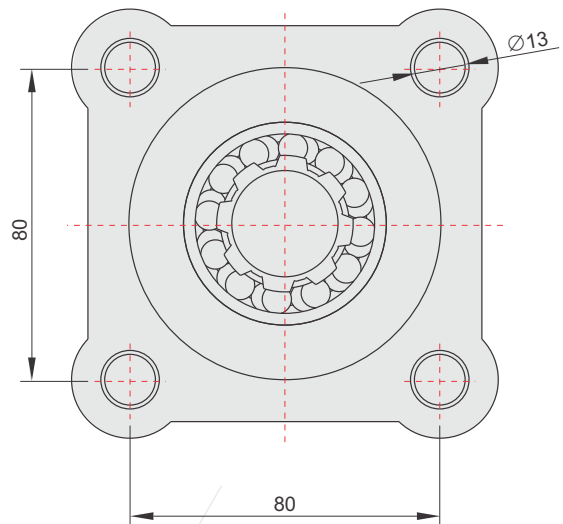

DIN 5462 - 6x21x25

Couplers, Adapters, Flange

Couplers, Adapters, Flange

Couplers, Adapters, Flange

1300 Flange
6 Spline

1120 Flange
6 Spline

1300 Flange
8 Spline

1120 Flange
8 Spline