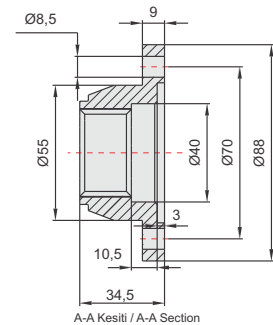

DIN 5462 - 6x21x25

Couplers, Adapters, Flange

Couplers, Adapters, Flange

Couplers, Adapters, Flange

1300 Flange
6 Spline

1120 Flange
6 Spline

1300 Flange
8 Spline

1120 Flange
8 Spline