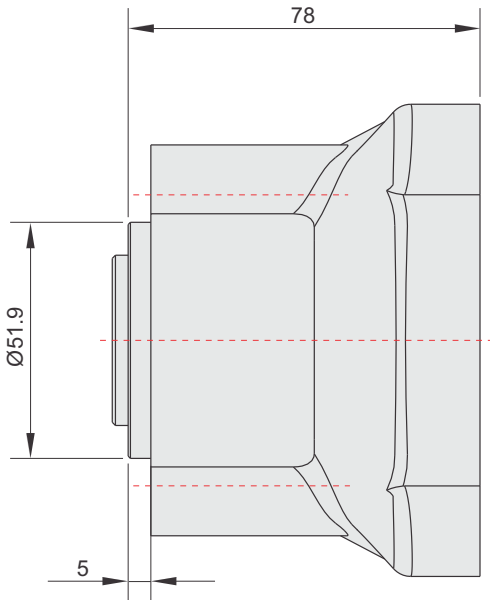

DIN 5462 - 6x21x25

Couplers, Adapters, Flange

Couplers, Adapters, Flange

Couplers, Adapters, Flange

1300 Flange
6 Spline

1120 Flange
6 Spline

1300 Flange
8 Spline

1120 Flange
8 Spline