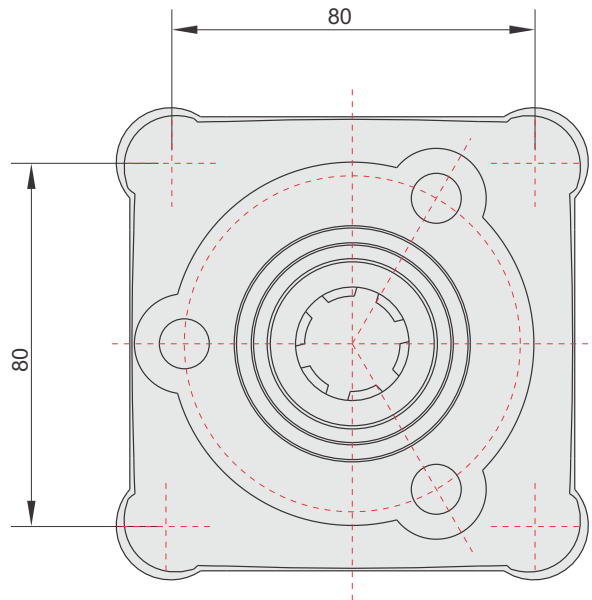

DIN 5462 - 6x21x25

Couplers, Adapters, Flange

Couplers, Adapters, Flange

Couplers, Adapters, Flange

1300 Flange
6 Spline

1120 Flange
6 Spline

1300 Flange
8 Spline

1120 Flange
8 Spline