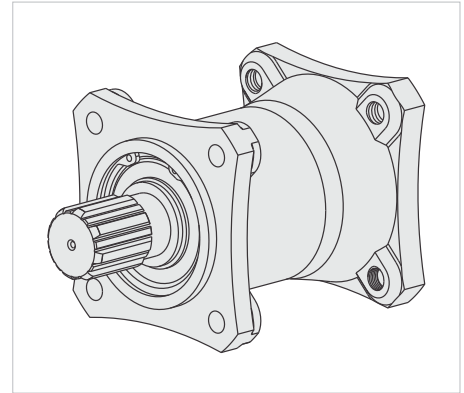

Flanş, Adaptör, Kaplin Couplars, Adapters, Flange

Couplars, Adapters, Flange for Hydraulic Pumps and Hydraulic Motors

Designation;
Couplars, Adapters, Flange

www.hydrogold.com.tr

Couplers, Adapters, Flange

DIN 5462 - 6x21x25

Couplers, Adapters, Flange

Couplers, Adapters, Flange

Couplers, Adapters, Flange

1300 Flange
6 Spline

1120 Flange
6 Spline

1300 Flange
8 Spline

1120 Flange
8 Spline

Couplers, Adapters, Flange

6x6 Couplar

6x8 Couplar

Complete Product Range

Bent Axis Piston Motors

A9MD (DIN) Bent Axis Motors
A9MO (ISO) Bent Axis Motors
A9MS (SAE) Bent Axis Motors
A9ML (SAE2) Bent Axis Motors
A9MF (Fixed Plugin) Bent Axis Motors
A10M (HYBRID) Bent Axis Motors
A7GM Hydraulic Gear Motors
A7GMT Tandem Hydraulic Gear Motors