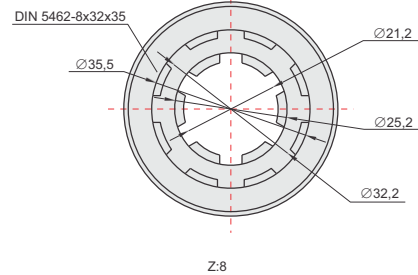

6x8 Couplar