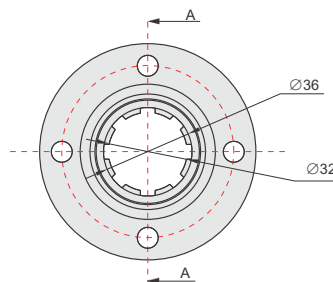

DIN 5462 - 6x21x25

Couplers, Adapters, Flange

Couplers, Adapters, Flange

Couplers, Adapters, Flange

1300 Flange
6 Spline

1120 Flange
6 Spline

1300 Flange
8 Spline

1120 Flange
8 Spline