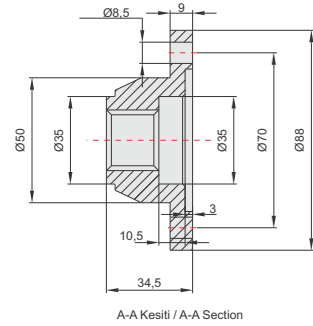

DIN 5462 - 6x21x25

Couplers, Adapters, Flange

Couplers, Adapters, Flange

Couplers, Adapters, Flange

1300 Flange
6 Spline

1120 Flange
6 Spline

1300 Flange
8 Spline

1120 Flange
8 Spline