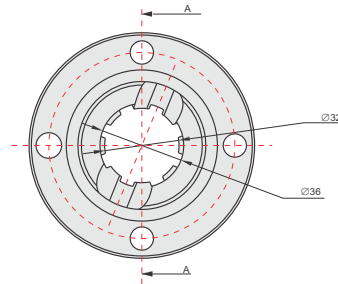

DIN 5462 - 6x21x25

Couplers, Adapters, Flange

Couplers, Adapters, Flange

Couplers, Adapters, Flange

1300 Flange
6 Spline

1120 Flange
6 Spline

1300 Flange
8 Spline

1120 Flange
8 Spline