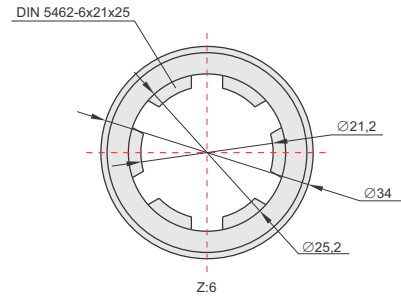

Couplers, Adapters, Flange

6x6 Couplar