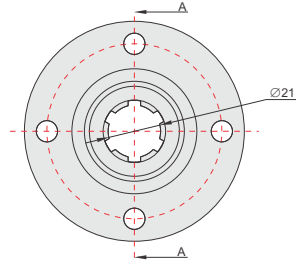

DIN 5462 - 6x21x25

Couplers, Adapters, Flange

Couplers, Adapters, Flange

Couplers, Adapters, Flange

1300 Flange
6 Spline

1120 Flange
6 Spline

1300 Flange
8 Spline

1120 Flange
8 Spline