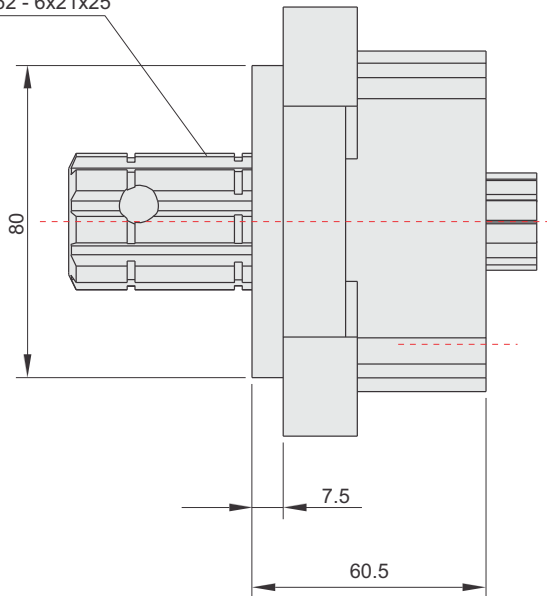

DIN 5462 - 6x21x25

Couplers, Adapters, Flange

Couplers, Adapters, Flange

Couplers, Adapters, Flange

1300 Flange
6 Spline

1120 Flange
6 Spline

1300 Flange
8 Spline

1120 Flange
8 Spline