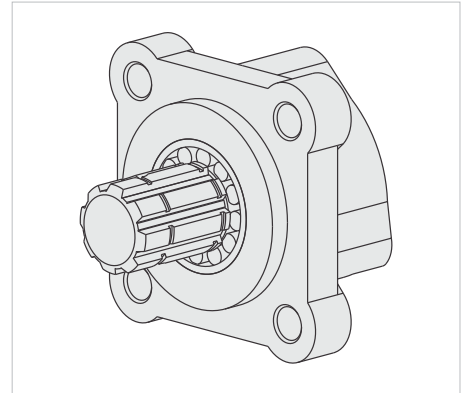

DIN 5462 - 6x21x25

Couplers, Adapters, Flange

Couplers, Adapters, Flange

Couplers, Adapters, Flange

1300 Flange
6 Spline

1120 Flange
6 Spline

1300 Flange
8 Spline

1120 Flange
8 Spline

Couplers, Adapters, Flange

6x6 Couplar

6x8 Couplar

Complete Product Range

Bent Axis Piston Motors

A9MD (DIN) Bent Axis Motors
A9MO (ISO) Bent Axis Motors
A9MS (SAE) Bent Axis Motors
A9ML (SAE2) Bent Axis Motors
A9MF (Fixed Plugin) Bent Axis Motors
A10M (HYBRID) Bent Axis Motors
A7GM Hydraulic Gear Motors
A7GMT Tandem Hydraulic Gear Motors