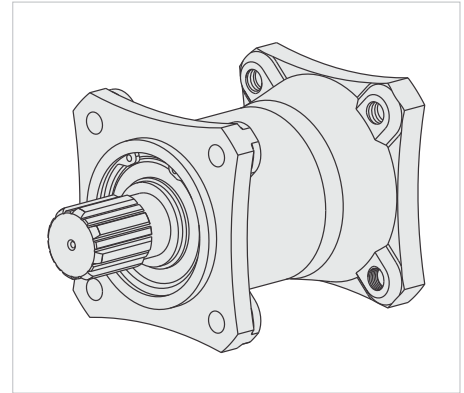

Couplers, Adapters, Flange